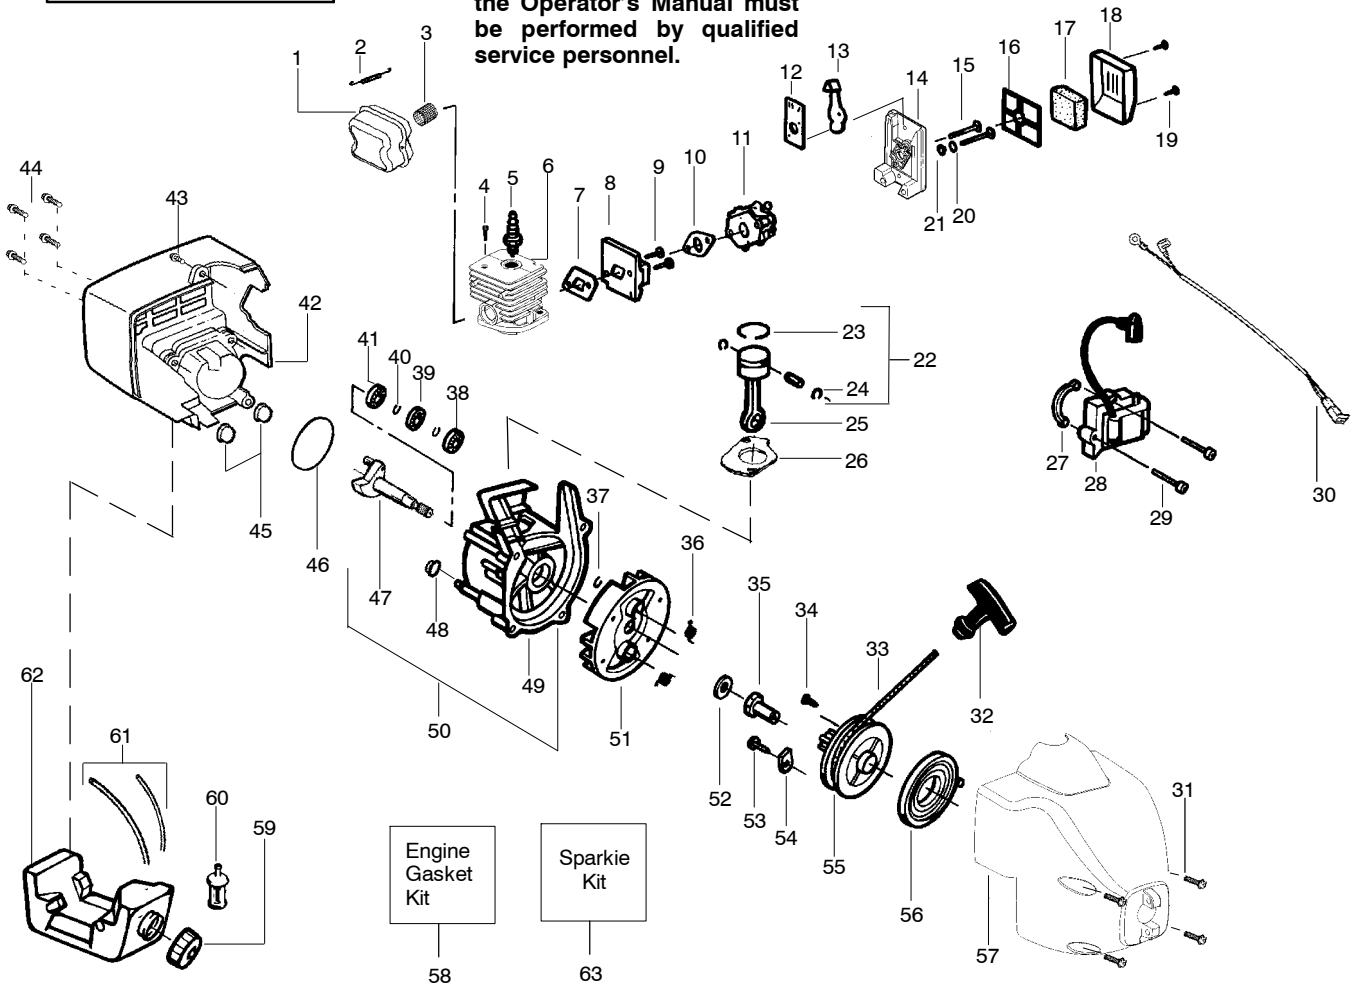

TYPE 1

WARNING
All repairs, adjustments and maintenance not described in the Operator's Manual must be performed by qualified service personnel.

Ref.	Part No.	Description	Ref.	Part No.	Description	Ref.	Part No.	Description
1.	530071390	Kit - Muffler (incl. 2,3)	24.	530015162	Ret.-Piston Pin	48.	530036792	Isolator-C'Case
2.	530042088	Spring-Muffler	25.	530069945	Kit-Conn. Rod Ass'y.	49.	530012414	Assy-Crankcase (Incl. 38-41)
3.	530071391	Screen-Spark Arrestor	26.	530071535	Gasket-Cylinder (Kit)	50.	530071337	Assy-C'case & C'shaft (Incl. 37,47,49)
4.	530015953	Screw-Cylinder	27.	530036145	Spacer-Module	51.	530069886	Assy-Flywheel
5.	Champion	Spark Plug (RCJ 8Y)	28.	530039211	Module-Ignition	52.	530015828	Washer-Flat
6.	530071359	Kit - Cylinder	29.	530015954	Screw	53.	530015775	Screw
7.	530071535	Gasket-Cyl./Carb.(Kit)	30.	530047278	Assy-Switch Wire	54.	530053985	Retainer-Pulley
8.	530069758	Kit - Carb. Adaptor	31.	530015810	Screw	55.	530071536	Kit-Starter Pulley (Incl. 34)
9.	530016014	Screw	32.	530027569	Handle-Starter	56.	530042086	Spring-Starter
10.	530071535	Gasket-Carb. (Kit)	33.	530071542	Kit - Rope	57.	530071526	Assy. - Fan Housing
11.	530069754	Kit - Carburetor Ass'y (Incl. Limiter Cap)	34.	530016326	Screw	58.	530071535	Kit-Engine Gasket (Incl. 7,10,26,46)
12.	530038747	Plate-Choke Mounting	35.	530027953	Coupling-Drive	59.	530014347	Assy-Fuel Cap
13.	530035499	Shutter-Choke	36.	530023817	Spring-Starter Dog	60.	530095646	Assy-Fuel Pickup
14.	530052431	Box-Air	37.	530015941	Retain. Ring-C'shaft	61.	530069599	Kit-Fuel Line
15.	530015887	Screw	38.	530032124	Bearing-Outer	62.	530049933	Assy-Fuel Tank (Incl. cap, lines,filter)
16.	530036569	Plate - Filter Support	39.	530019179	Seal-C'case	63.	507475326	Kit-Sparkie (Incl. spring term. & boot)
17.	530036575	Air Filter- Foam	40.	530015945	Retainer Ring-C'case			
18.	530054414	Cover-Air Filter	41.	530032125	Bearing-Inner			
19.	530015892	Screw	42.	530054299	Shroud-Rear			
20.	530015852	Spacer-Choke	43.	530015934	Screw			
21.	530015254	Washer	44.	530015810	Screw			
22.	530071357	Kit - Piston (Incl. 23, 24 & Pin)	45.	530036793	Isolator-Shroud			
23.	530055120	Ring-Piston	46.	530071535	O-Ring-C'case/Shrd (Kit)			
			47.	530012413	Assy-Crankshaft			

✓ = NEW PART NUMBER FOR THIS IPL

★ = REFER TO THE SERVICE REFERENCE INDICATED FOR MORE INFORMATION. (LOCATED AT END OF IPL)