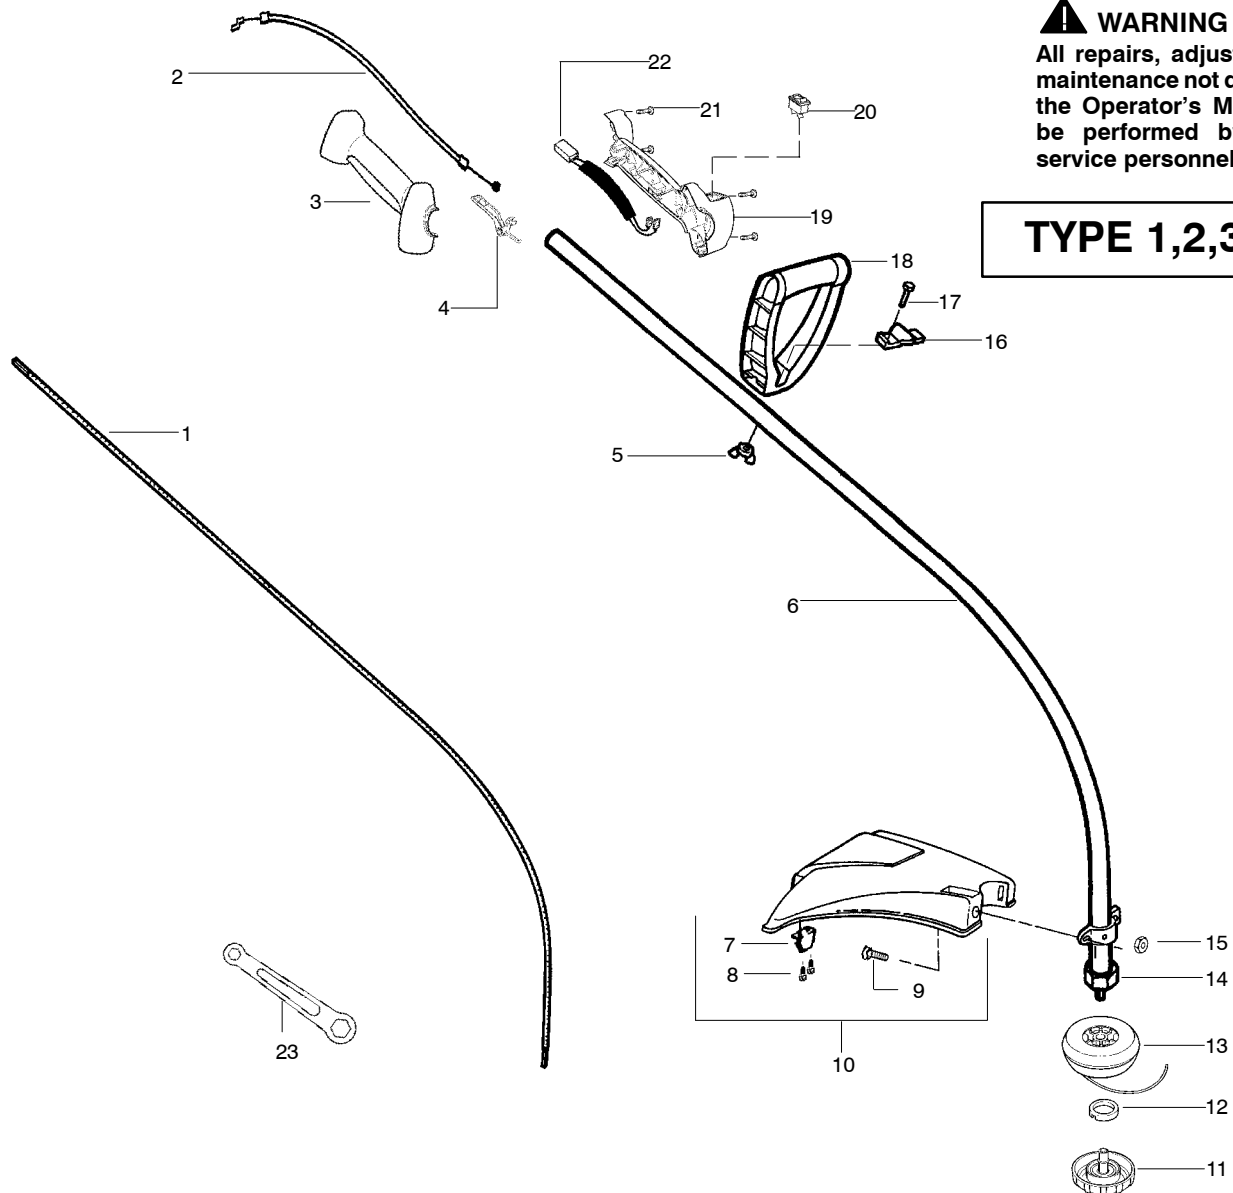

**WARNING**  
All repairs, adjustments and maintenance not described in the Operator's Manual must be performed by qualified service personnel.

**TYPE 1,2,3,4**

Ref.	Part No.	Description	Ref.	Part No.	Description
1.	530053614	Shaft - Flex	17.	530015820	Bolt - Handle/Shield
2.	530055159	Assy - Throttle Cable	18.	530094673	Handle - Assist
3.	530054990	Hsg. - Throttle (Right)	19.	530056425	Hsg. - Throttle (Left)
4.	530038682	Trigger	20.	530069572	Kit - Switch
5.	530016152	Wingnut - Handle/Shield	21.	530016179	Screw
6.	530071538	Kit - Drive Shaft Hsg. Assy.	22.	530049072	Assy - Front Wire
7.	530052287	Limiters - Line	23.	530056401	Wrench
8.	530015814	Screw - Line Limiter	Not Shown		
9.	530015820	Bolt - Handle/Shield		-	Operator Manual
10.	530071724	Kit - Shield Ass'y. (Incl. 7,8,9 & 15)		530163952	Scan
11.	530054222	Assy - Cap		530163953	Euro
12.	530403949	Guide - Line		530163954	Slov.
13.	530095935	Assy. - Wound hub		530056462	Decal - Shaft Warning
14.	530094543	Dust Cup		530038973	Decal - Handle Space
15.	530015197	Nut			
16.	530094847	Clamp - Handle			

**TYPE 5**

Ref.	Part No.	Description	Ref.	Part No.	Description
1.	530053614	Shaft-Flex	17.	530015820	Bolt-Handle/Shield
2.	530055546	Assy-Throttle Cable	18.	530094673	Handle-Assist
3.	530054990	Hsg.-Throttle (Right)	19.	530056425	Hsg.-Throttle (Left)
4.	530038682	Trigger	20.	530069572	Kit-Switch
5.	530016152	Wingnut-Handle/Shield	21.	530016179	Screw
6.	530071538	Kit-Drive Shaft Hsg. Assy.	22.	530049072	Assy-Front Wire
7.	530052287	Limiters-Line	23.	530056401	Wrench
8.	530015814	Screw-Line Limiter	Not Shown		
9.	530015820	Bolt-Handle/Shield		-	Operator Manual
10.	530071724	Kit-Shield Ass'y. (Incl. 7,8,9 & 15)	↙	530164578	Scan
11.	530054222	Assy-Cap	↙	530164579	Euro
12.	530403949	Guide-Line	↙	530164580	Slov.
13.	530095935	Assy.-Wound hub		530056462	Decal-Shaft Warning
14.	530094543	Dust Cup			
15.	530015197	Nut			
16.	530094847	Clamp-Handle			