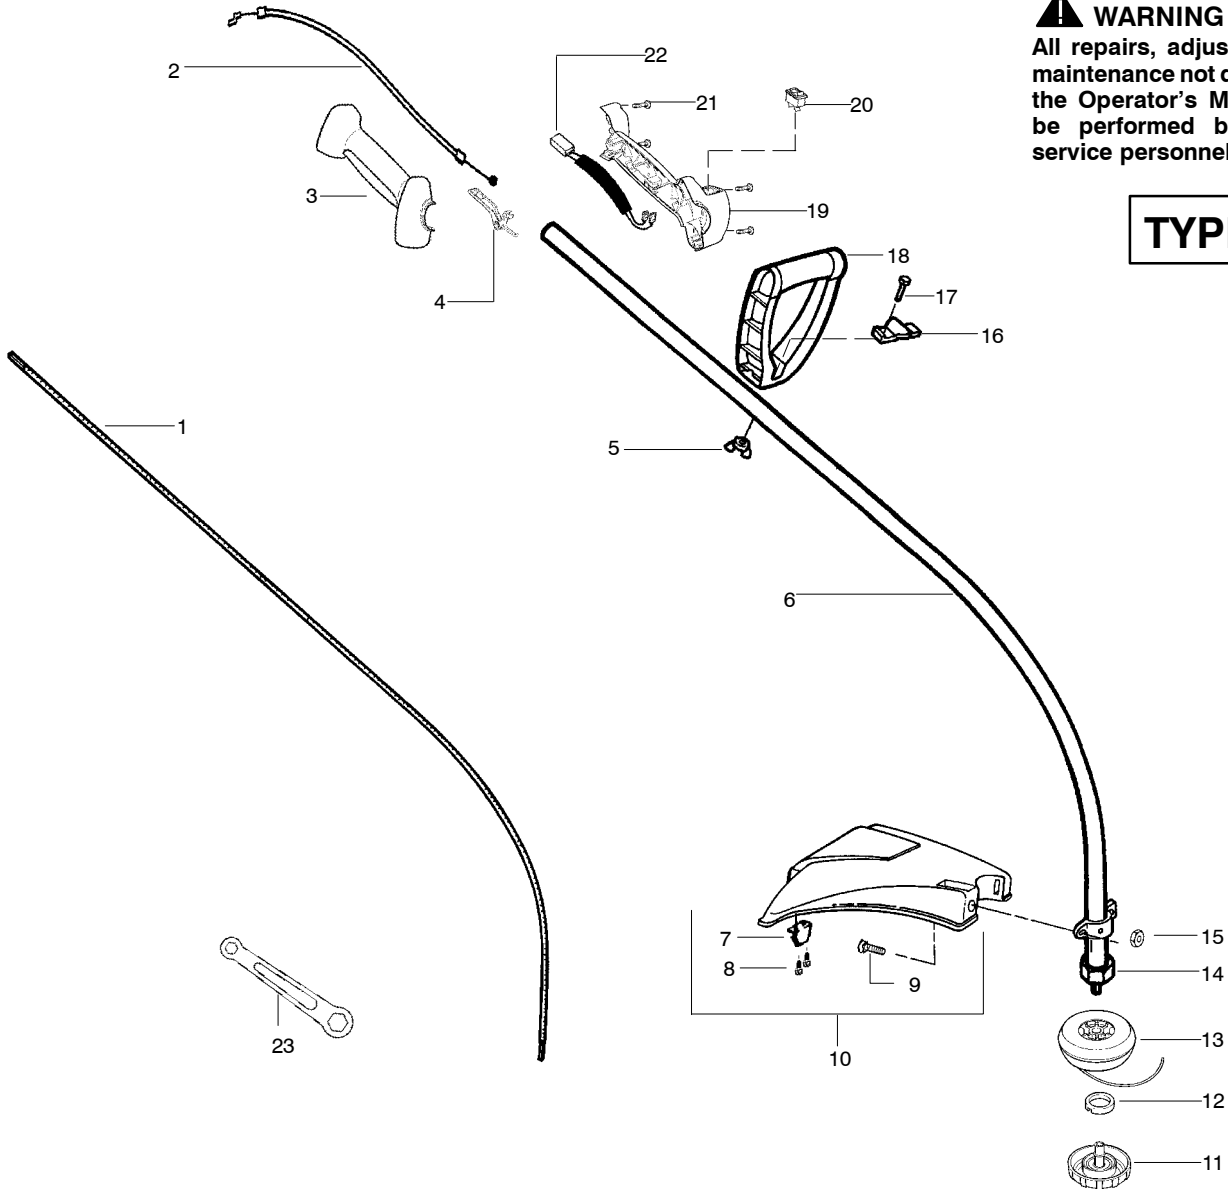

**WARNING**  
All repairs, adjustments and maintenance not described in the Operator's Manual must be performed by qualified service personnel.

**TYPE 1,2,3,4**

Ref.	Part No.	Description	Ref.	Part No.	Description
1.	530053614	Shaft - Flex	17.	530015820	Bolt - Handle/Shield
2.	530055159	Assy - Throttle Cable	18.	530094673	Handle - Assist
3.	530054990	Hsg. - Throttle (Right)	19.	530056425	Hsg. - Throttle (Left)
4.	530038682	Trigger	20.	530069572	Kit - Switch
5.	530016152	Wingnut - Handle/Shield	21.	530016179	Screw
6.	530071538	Kit - Drive Shaft Hsg. Assy.	22.	530049072	Assy - Front Wire
7.	530052287	Limiters - Line	23.	530056401	Wrench
8.	530015814	Screw - Line Limiter	Not Shown		
9.	530015820	Bolt - Handle/Shield		-	Operator Manual
10.	530071724	Kit - Shield Ass'y. (Incl. 7,8,9 & 15)		530163952	Scan
11.	530054222	Assy - Cap		530163953	Euro
12.	530403949	Guide - Line		530163954	Slov.
13.	530095935	Assy. - Wound hub		530056462	Decal - Shaft Warning
14.	530094543	Dust Cup		530038973	Decal - Handle Space
15.	530015197	Nut			
16.	530094847	Clamp - Handle			

**TYPE 5**

Ref.	Part No.	Description	Ref.	Part No.	Description
1.	530053614	Shaft-Flex	17.	530015820	Bolt-Handle/Shield
2.	530055546	Assy-Throttle Cable	18.	530094673	Handle-Assist
3.	530054990	Hsg.-Throttle (Right)	19.	530056425	Hsg.-Throttle (Left)
4.	530038682	Trigger	20.	530069572	Kit-Switch
5.	530016152	Wingnut-Handle/Shield	21.	530016179	Screw
6.	530071538	Kit-Drive Shaft Hsg. Assy.	22.	530049072	Assy-Front Wire
7.	530052287	Limiters-Line	23.	530056401	Wrench
8.	530015814	Screw-Line Limiter	Not Shown		
9.	530015820	Bolt-Handle/Shield		-	Operator Manual
10.	530071724	Kit-Shield Ass'y. (Incl. 7,8,9 & 15)	↙	530164578	Scan
11.	530054222	Assy-Cap	↙	530164579	Euro
12.	530403949	Guide-Line	↙	530164580	Slov.
13.	530095935	Assy.-Wound hub		530056462	Decal-Shaft Warning
14.	530094543	Dust Cup			
15.	530015197	Nut			
16.	530094847	Clamp-Handle			