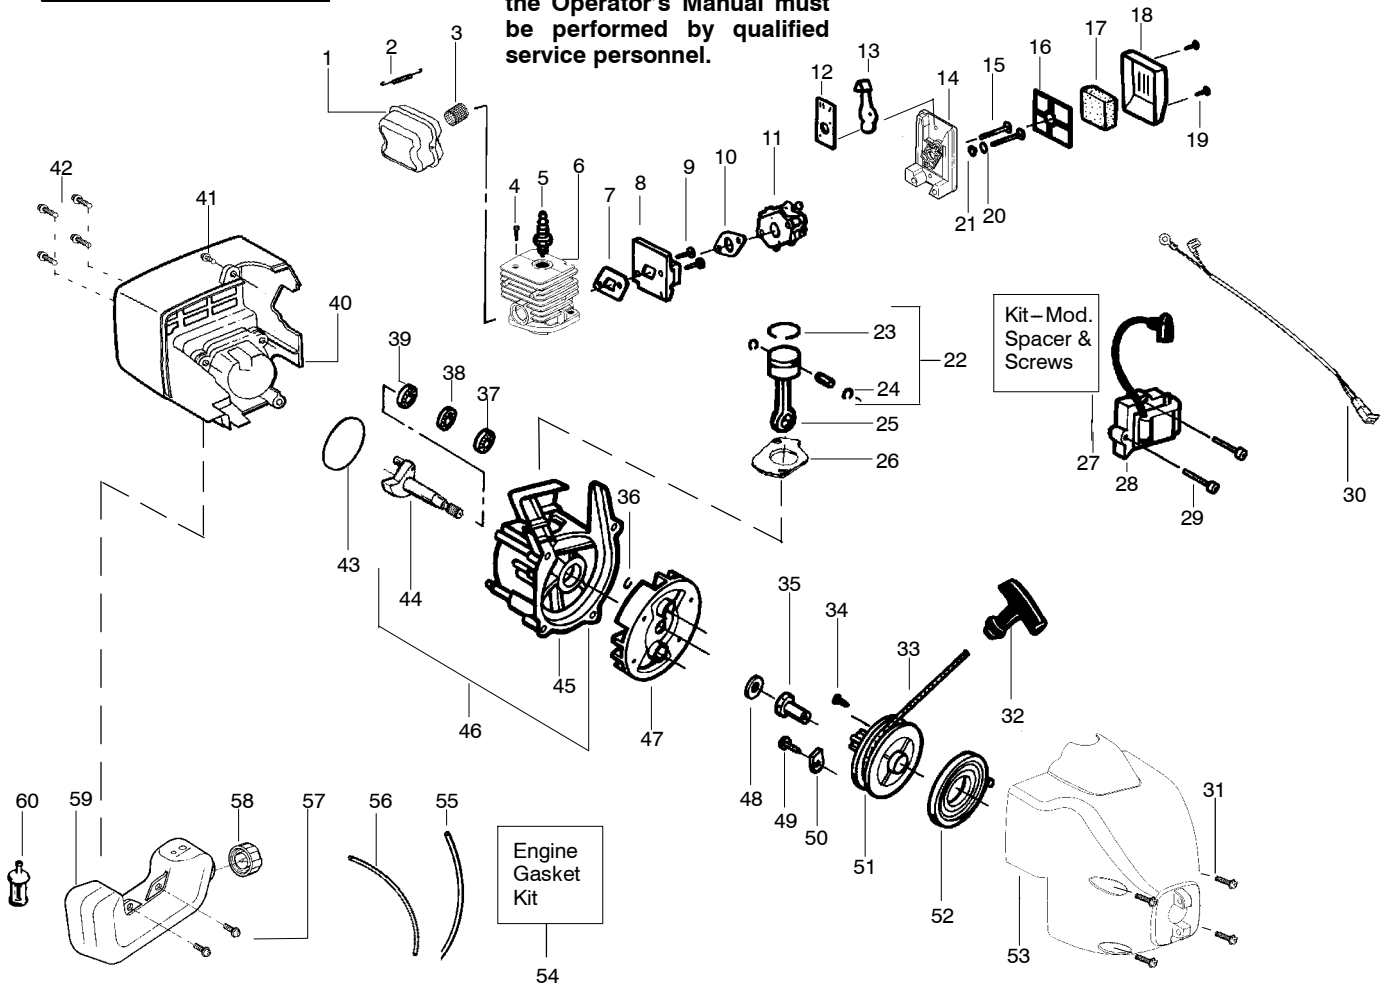

TYPE 5

⚠ WARNING
All repairs, adjustments and maintenance not described in the Operator's Manual must be performed by qualified service personnel.

Ref.	Part No.	Description	Ref.	Part No.	Description	Ref.	Part No.	Description
1.	530071396	Kit - Muffler (incl. 2,3)	23.	530055120	Ring-Piston	45.	530071627	Assy-Crankcase (Incl. 38-40)
2.	530042088	Spring-Muffler	24.	530015162	Ret.-Piston Pin	46.	530071675	Assy-C'case & C'shaft (Incl. 37,45,46)
3.	530071391	Screen-Spark Arrestor	25.	530069945	Kit-Conn. Rod Ass'y.	47.	530054115	Assy-Flywheel
4.	530015953	Screw-Cylinder	26.	530071363	Gasket-Cylinder (Kit)	48.	530015828	Washer-Flat
5.	Champion	Spark Plug (RCJ6Y)	27.	530071731	Kit-Module Spacer & Screws	49.	530015775	Screw
6.	530012416	Cylinder	28.	530039211	Module-Ignition	50.	530053985	Retainer-Pulley
7.	530071363	Gasket-Cyl./Carb. (Kit)	29.	530016357	Screw	51.	530071536	Kit-Starter Pulley (Incl. 34)
8.	530057635	Adaptor-Carb.	30.	530047278	Assy-Switch Wire	52.	530042086	Spring-Starter
9.	530016014	Screw	31.	530015810	Screw	53.	530071527	Assy. - Fan Housing
10.	530071363	Gasket-Carb. (Kit)	32.	530027569	Handle-Starter	54.	530071363	Kit-Engine Gasket (Incl. 7,10,26,44)
11.	---	Kit - Carburetor Ass'y (WT-631)	33.	530071542	Kit - Rope	55.	530069216	Kit-Fuel Line(large)
12.	530038747	Plate-Choke Mounting	34.	530016391	Screw	56.	530069247	Kit-Fuel Line(small)
13.	530035499	Shutter-Choke	35.	530027953	Coupling-Drive	57.	530016379	Retainer-Tank
14.	530052431	Box-Air	36.	530015941	Retain. Ring-C'shaft	58.	530014347	Assy-Fuel Cap
15.	530016393	Screw	37.	530055728	Bearing-Outer	59.	530056731	Assy-Fuel Tank (Incl. cap, lines,filter)
16.	530036569	Plate - Filter Support	38.	530071615	Kit-C'case Seal	60.	530095646	Assy-Fuel Pickup
17.	530036575	Air Filter- Foam	39.	530032125	Bearing-Inner			
18.	530054414	Cover-Air Filter	40.	530057026	Shroud-Rear			
19.	530015892	Screw	41.	530015886	Screw			
20.	530015852	Spacer-Choke	42.	530015810	Screw			
21.	530015254	Washer	43.	530071363	O-Ring-C'case/Shrd (Kit)			
22. ✓	530071833	Kit - Piston (Incl. 23, 24 & Pin)	44.	530012413	Assy-Crankshaft			

✓ = NEW PART NUMBER FOR THIS IPL

★ = REFER TO THE SERVICE REFERENCE INDICATED FOR MORE INFORMATION. (LOCATED AT END OF IPL)