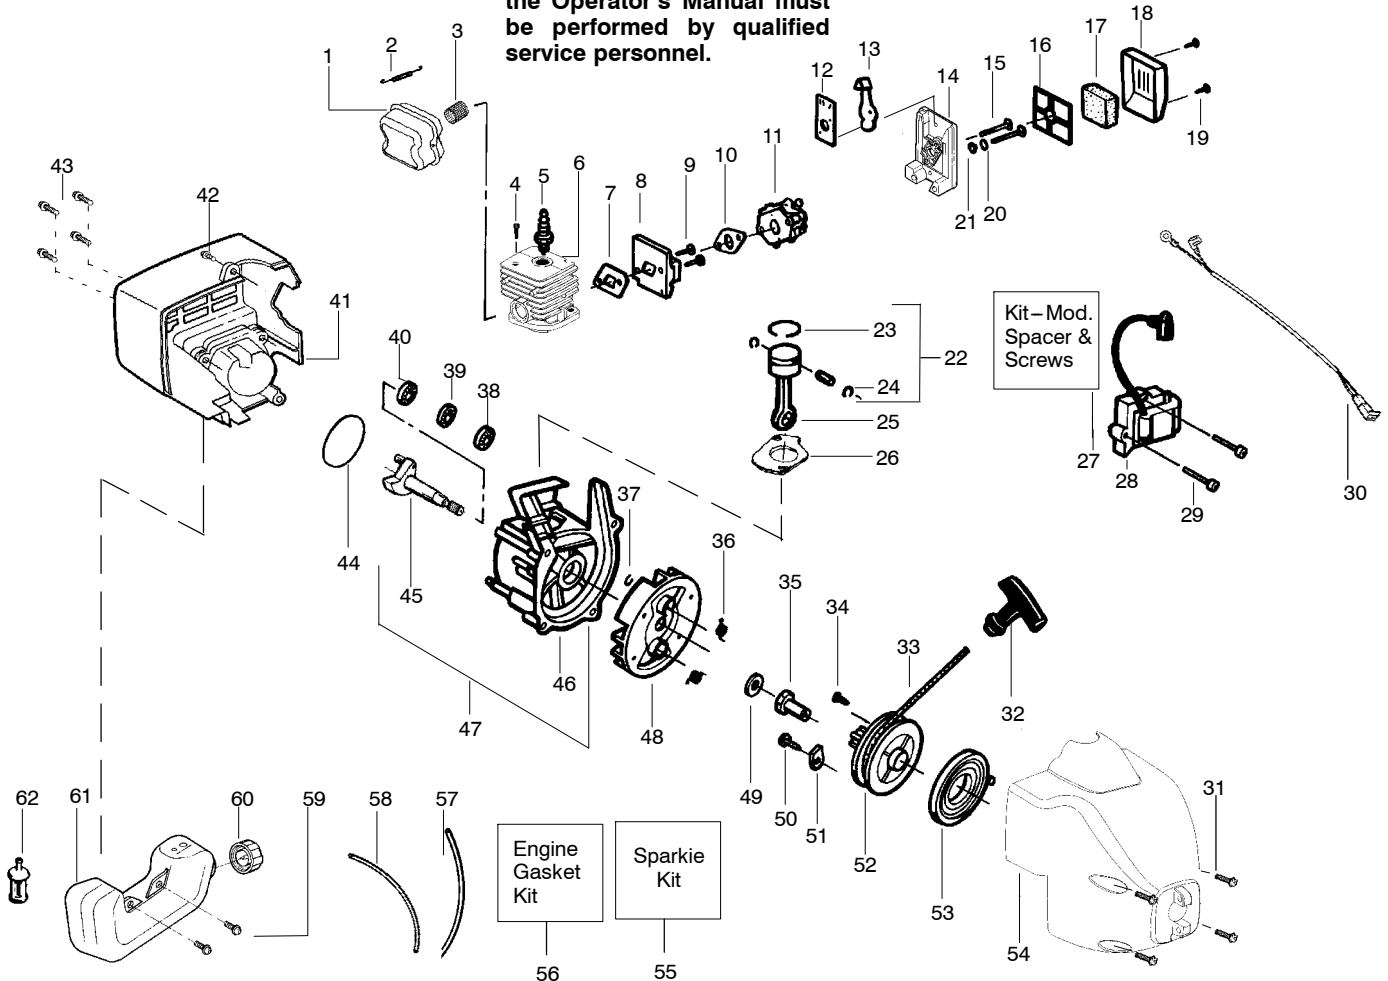

TYPE 4

⚠ WARNING
All repairs, adjustments and maintenance not described in the Operator's Manual must be performed by qualified service personnel.

Ref.	Part No.	Description	Ref.	Part No.	Description	Ref.	Part No.	Description
1.	530071390	Kit - Muffler (incl. 2,3)	23.	530055120	Ring-Piston	46.	530071627	Assy-Crankcase (Incl. 38-40)
2.	530042088	Spring-Muffler	24.	530015162	Ret.-Piston Pin	47.	530071675	Assy-C'case & C'shaft (Incl. 37,45,46)
3.	530071391	Screen-Spark Arrestor	25.	530069615	Kit-Conn. Rod Ass'y.	48.	530069886	Assy-Flywheel
4.	530015953	Screw-Cylinder	26.	530069616	Gasket-Cylinder (Kit)	49.	530015828	Washer-Flat
5.	Champion	Spark Plug (RCJ6Y)	27.	530071731	Kit-Module Spacer & Screws	50.	530015775	Screw
6.	530012376	Cylinder	28.	530039211	Module-Ignition	51.	530053985	Retainer-Pulley
7.	530069616	Gasket-Cyl./Carb.(Kit)	29.	530016357	Screw	52.	530071536	Kit-Starter Pulley (Incl. 34)
8.	530069758	Kit - Carb. Adaptor	30.	530047278	Assy-Switch Wire	53.	530042086	Spring-Starter
9.	530016014	Screw	31.	530015810	Kit - Rope	54.	530071527	Assy. - Fan Housing
10.	530069616	Gasket-Carb. (Kit)	32.	530027569	Handle-Starter	55.	507475326	Kit-Sparkie (Incl. spring term. & boot)
11.	---	Kit - Carburetor Ass'y	33.	530071542	Kit - Rope	56.	530069616	Kit-Engine Gasket (Incl. 7,10,26,44)
	530069754	(WA-226)	34.	530016391	Screw	57.	530069216	Kit-Fuel Line(large)
	530071635	(WT-631)	35.	530027953	Coupling-Drive	58.	530069247	Kit-Fuel Line(small)
12.	530038747	Plate-Choke Mounting	36.	530023817	Spring-Starter Dog	59.	530016379	Retainer-Tank
13.	530035499	Shutter-Choke	37.	530015941	Retain. Ring-C'shaft	60.	530014347	Assy-Fuel Cap
14.	530052431	Box-Air	38.	530055728	Bearing-Outer	61.	530056731	Assy-Fuel Tank (Incl. cap, lines,filter)
15.	530015887	Screw	39.	530071615	Kit-C'case Seal	62.	530095646	Assy-Fuel Pickup
16.	530036569	Plate - Filter Support	40.	530032125	Bearing-Inner			
17.	530036575	Air Filter- Foam	41.	530057026	Shroud-Rear			
18.	530054414	Cover-Air Filter	42.	530015886	Screw			
19.	530015892	Screw	43.	530015810	Screw			
20.	530015852	Spacer-Choke	44.	530069616	O-Ring-C'case/Shrd (Kit)			
21.	530015254	Washer	45.	530012413	Assy-Crankshaft			
22.	530069987	Kit - Piston (Incl. 23, 24 & Pin)						

✓ = NEW PART NUMBER FOR THIS IPL

★ = REFER TO THE SERVICE REFERENCE INDICATED FOR MORE INFORMATION. (LOCATED AT END OF IPL)